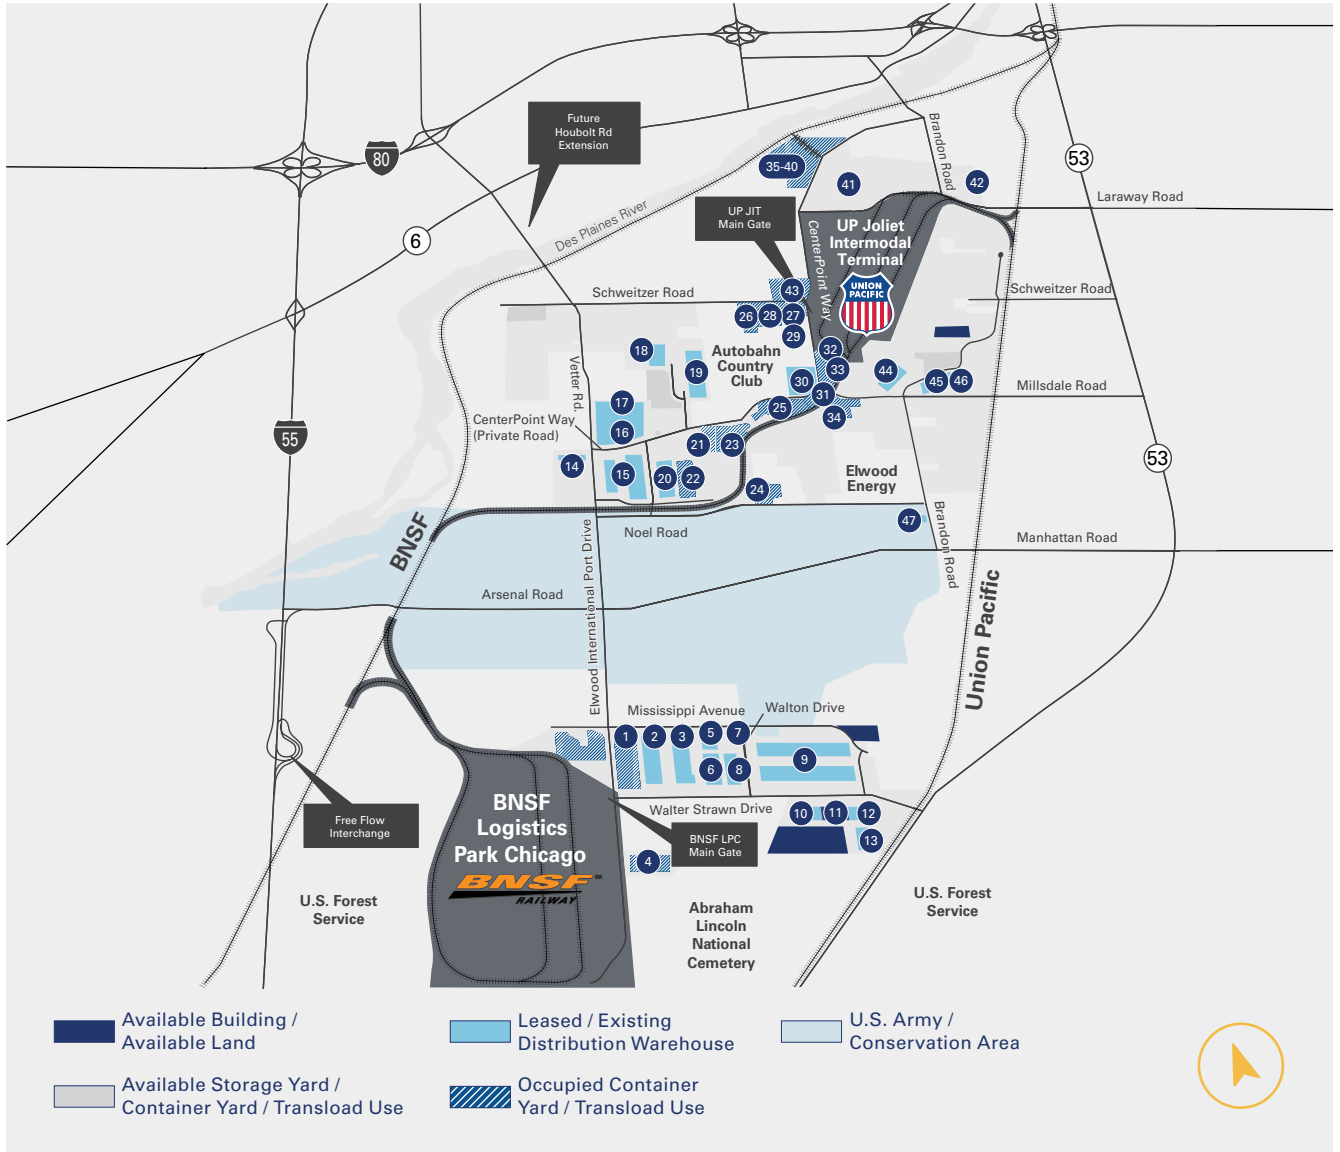

CenterPoint Intermodal Center

Joliet/Elwood, IL

CenterPoint Intermodal Center | Joliet/Elwood, IL

Tenants

- | | | | |
|-------------------------------------|-------------------------------------|------------------------------------|-------------------------------------|
| 1. BNSF Container Yard | 12. Cypress McKesson | 24. Mediterranean Shipping Company | 36. CR England |
| 2. Georgia Pacific | 13. Midwest Warehouse | 25. ITL | 37. Prairie Material |
| 3. DSC Logistics | 14. Stepan Company | 26. ConGlobal | 38. Gertsen Interstate System |
| 4. NFI | 15. The Home Depot | 27. ITL | 39. Gavilon Grain |
| 5. Resource Management Companies | 16. Food N Fuel | 28. RoadOne Intermodal Logistics | 40. LaFarge |
| 6. Clearwater Paper | 17. Mars | 29. XPO Logistics | 41. Zenith Energy |
| 7. Clearwater Paper | 18. Odyssey | 30. ITL | 42. Vulcan |
| 8. Partners Warehouse | 19. Neovia Logistics | 31. Saturn Agriculture | 43. Primesource |
| 9. Walmart | 20. Saddle Creek Logistics Services | 32. Acres Truck Parking | 44. UNIS |
| 10. Samsung | 21. California Multimodal (CMI) | 33. The DeLong Company | 45. Communications Test Design Inc. |
| 11. Saddle Creek Logistics Services | 22. The DeLong Company | 34. Central States Trucking | 46. The Home Depot |
| | 23. JB Hunt | 35. ContainerPort Group | 47. U.S. Army T.E.M.F. |

THE PARK

CenterPoint Intermodal Center

Joliet/Elwood, IL

CenterPoint Intermodal Center | Joliet/Elwood, IL

NAI Hiffman

Dan Leahy, SIOR
630.691.0604
dleahy@hiffman.com

Adam Roth, CCIM, SIOR
630.691.0607
aroth@hiffman.com