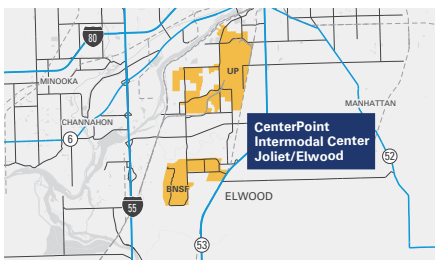

CenterPoint Intermodal Center

Joliet/Elwood, IL

CenterPoint Intermodal Center | Joliet/Elwood, IL

Tenants

- | | | | |
|-------------------------------------|-------------------------------------|------------------------------------|-------------------------------------|
| 1. BNSF Container Yard | 12. Cypress McKesson | 24. Mediterranean Shipping Company | 36. CR England |
| 2. Georgia Pacific | 13. Midwest Warehouse | 25. ITL | 37. Prairie Material |
| 3. DSC Logistics | 14. Stepan Company | 26. ConGlobal | 38. Gertsen Interstate System |
| 4. NFI | 15. The Home Depot | 27. ITL | 39. Gavilon Grain |
| 5. Resource Management Companies | 16. Food N Fuel | 28. RoadOne Intermodal Logistics | 40. LaFarge |
| 6. Clearwater Paper | 17. Mars | 29. XPO Logistics | 41. Zenith Energy |
| 7. Clearwater Paper | 18. Odyssey | 30. ITL | 42. Vulcan |
| 8. Partners Warehouse | 19. Neovia Logistics | 31. Saturn Agriculture | 43. Primesource |
| 9. Walmart | 20. Saddle Creek Logistics Services | 32. Acres Truck Parking | 44. UNIS |
| 10. Samsung | 21. California Multimodal (CMI) | 33. The DeLong Company | 45. Communications Test Design Inc. |
| 11. Saddle Creek Logistics Services | 22. The DeLong Company | 34. Central States Trucking | 46. The Home Depot |
| | 23. JB Hunt | 35. ContainerPort Group | 47. U.S. Army T.E.M.F. |

THE PARK

CenterPoint Intermodal Center

Joliet/Elwood, IL

CenterPoint Intermodal Center | Joliet/Elwood, IL

NAI Hiffman

Dan Leahy, SIOR
630.691.0604
dleahy@hiffman.com

Adam Roth, CCIM, SIOR
630.691.0607
aroth@hiffman.com