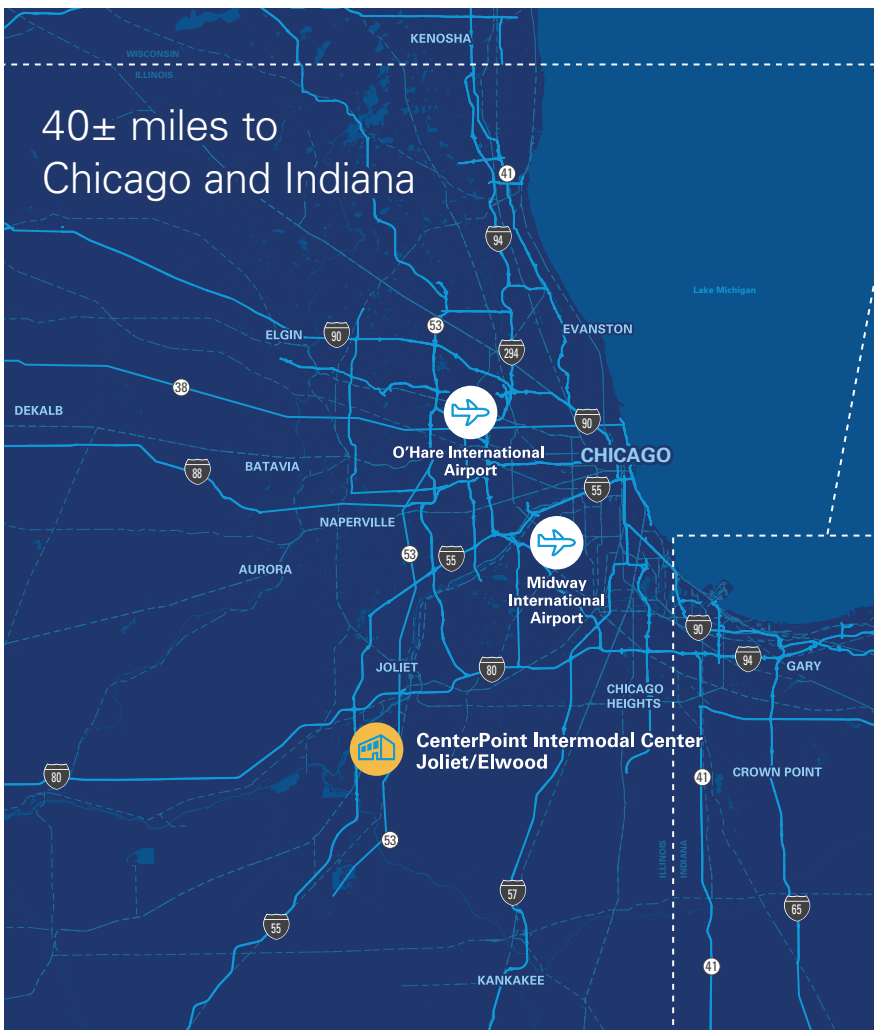

CenterPoint Intermodal Center

Joliet/Elwood, IL

CenterPoint Intermodal Center | Joliet/Elwood, IL

Tenants

- | | | | |
|-------------------------------------|-------------------------------------|------------------------------------|-------------------------------------|
| 1. BNSF Container Yard | 12. Cypress McKesson | 24. Mediterranean Shipping Company | 36. CR England |
| 2. Georgia Pacific | 13. Midwest Warehouse | 25. ITL | 37. Prairie Material |
| 3. DSC Logistics | 14. Stepan Company | 26. ConGlobal | 38. Gertsen Interstate System |
| 4. NFI | 15. The Home Depot | 27. ITL | 39. Gavilon Grain |
| 5. Resource Management Companies | 16. Food N Fuel | 28. RoadOne Intermodal Logistics | 40. LaFarge |
| 6. Clearwater Paper | 17. Mars | 29. XPO Logistics | 41. Zenith Energy |
| 7. Clearwater Paper | 18. Odyssey | 30. ITL | 42. Vulcan |
| 8. Partners Warehouse | 19. Neovia Logistics | 31. Saturn Agriculture | 43. Primesource |
| 9. Walmart | 20. Saddle Creek Logistics Services | 32. Acres Truck Parking | 44. UNIS |
| 10. Samsung | 21. California Multimodal (CMI) | 33. The DeLong Company | 45. Communications Test Design Inc. |
| 11. Saddle Creek Logistics Services | 22. The DeLong Company | 34. Central States Trucking | 46. The Home Depot |
| | 23. JB Hunt | 35. ContainerPort Group | 47. U.S. Army T.E.M.F. |

THE PARK

CenterPoint Intermodal Center

Joliet/Elwood, IL

CenterPoint Intermodal Center | Joliet/Elwood, IL

NAI Hiffman

Dan Leahy, SIOR
630.691.0604
dleahy@hiffman.com

Adam Roth, CCIM, SIOR
630.691.0607
aroth@hiffman.com