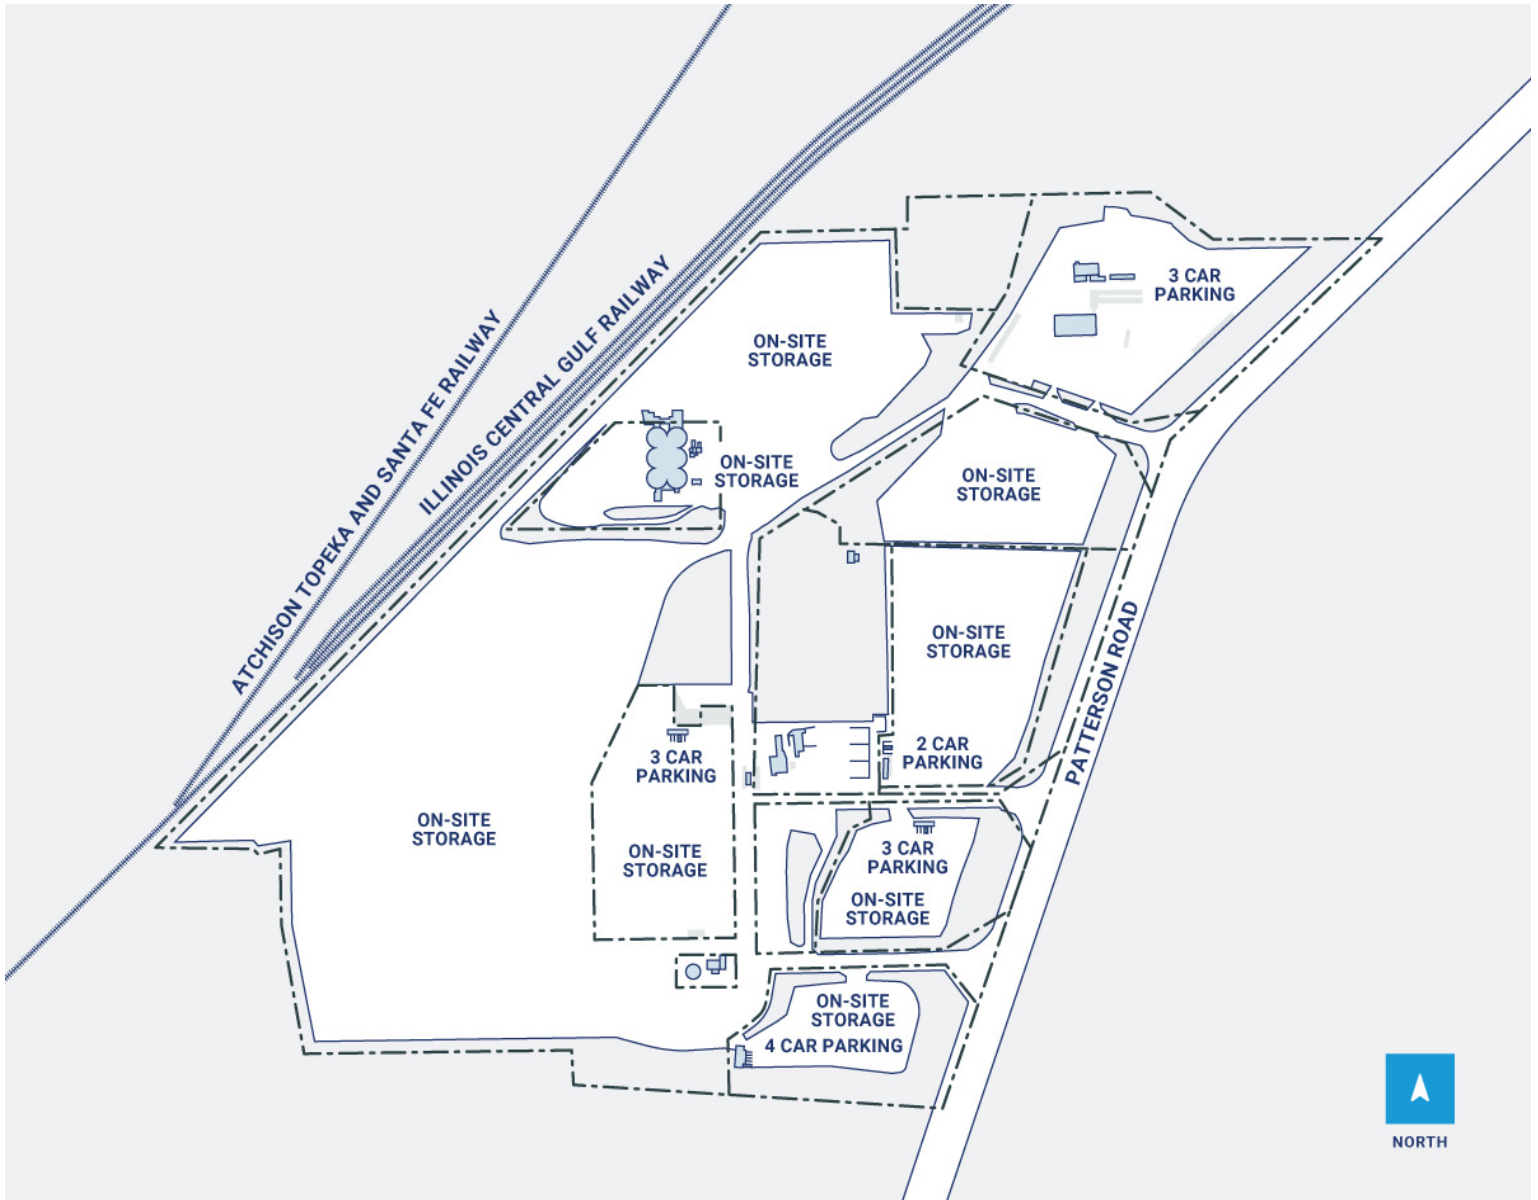

# CenterPoint Properties

1945 Patterson Road, Joliet, IL

## Property Description

**Market:** Chicago

**Land:** 52 Acres

**Building:** 0 SF

**Office:** 0 SF

**Available:** 0 SF

**Year Built:** 2010

**Rail Access:** No

**Roof:** Land Only

**HVAC:** No HVAC

**Sprinkler:** No Sprinkler

**Power:** Land Only

**Typical Bay Size:** 0' x 0'

**Available Units:** 3