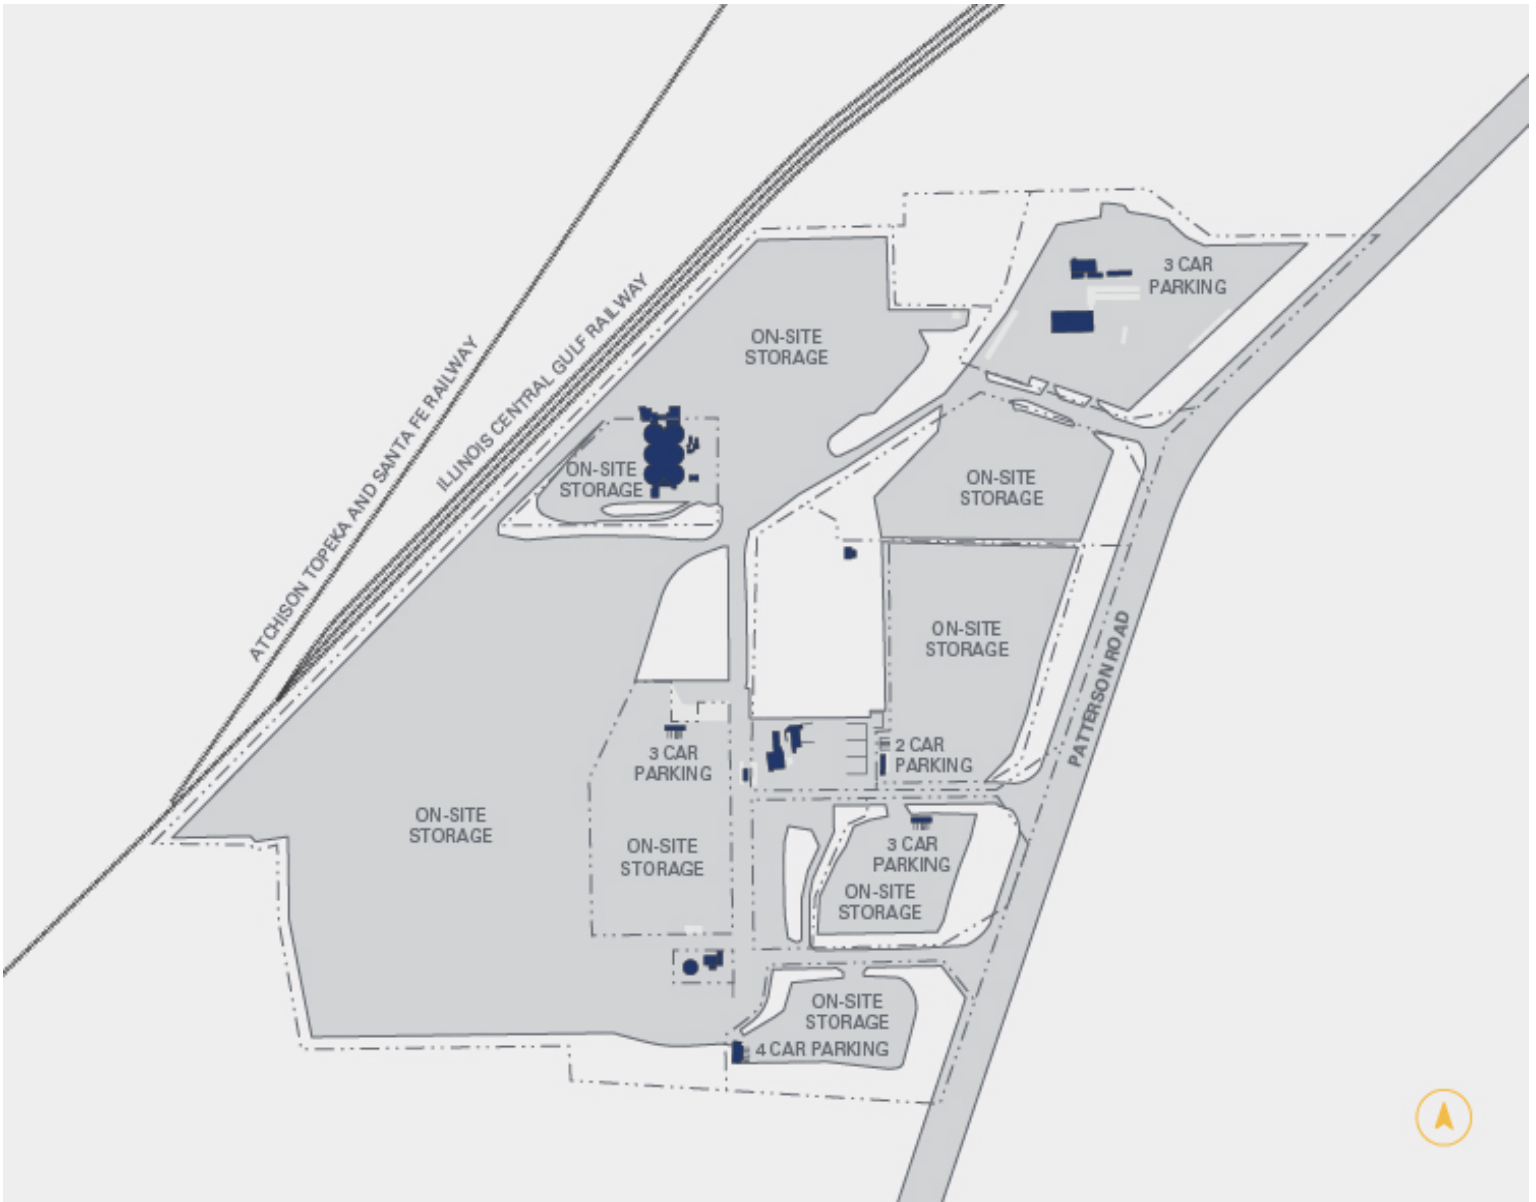

52 Acres

CenterPoint Properties

1945 Patterson Road, Joliet, IL

Property Description

Market: Chicago

Land: 52 Acres

Building: 0 SF

Office: 0 SF

Available: 0 SF

Year Built: 2010

Rail Access: No

Renovated:

Car Parking: spaces

Trailer Parking: spaces

Clear Height: 0'

Exterior Docks: 0

Interior Docks: 0

Drive-In Doors: 0

Construction: Land Only

Roof: Land Only

HVAC: No HVAC

Sprinkler: No Sprinkler

Power: Land Only

Typical Bay Size: 0' x 0'

Available Units: 2