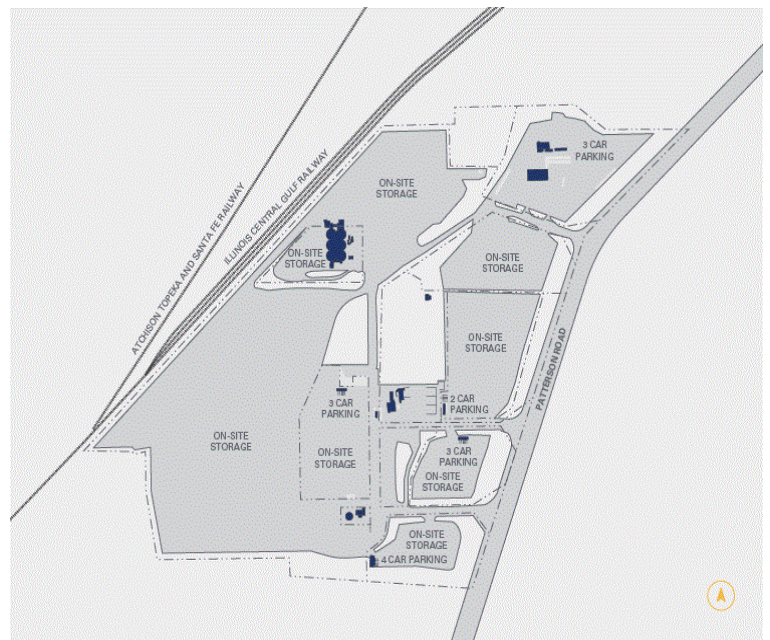

52 Acres

CenterPoint Properties

1945 Patterson Road, Joliet, IL

Property Description

Market: Chicago

Land: 52 Acres

Building: 0 SF

Office: 0 SF

Available: 0 SF

Year Built: 2010

Rail Access: No

Renovated:

Car Parking: spaces

Trailer Parking: spaces

Clear Height: 0'

Exterior Docks: 0

Interior Docks: 0

Drive-In Doors: 0

Construction: Land Only

Roof: Land Only

HVAC: No HVAC

Sprinkler: No Sprinkler

Power: Land Only

Typical Bay Size: 0' x 0'

Available Units: 2