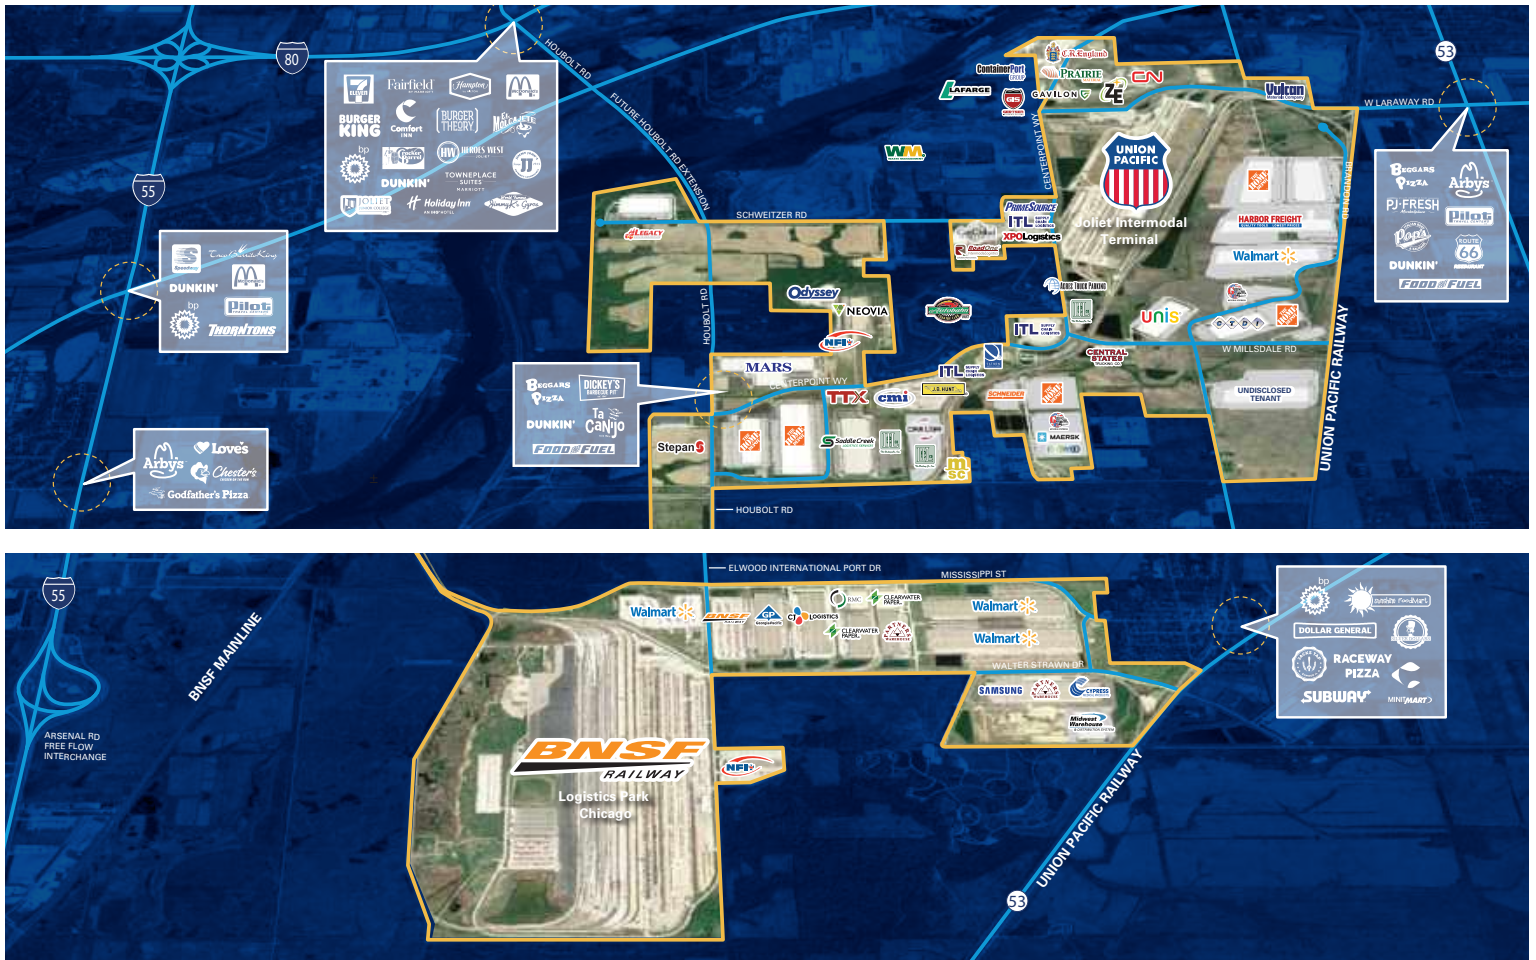

CenterPoint Intermodal Center (CIC) - Joliet / Elwood, IL

Existing Tenants in the Park

- Acres Truck Parking
- Amazon
- Autobahn Country Club
- AW Heavy Haul
- BNSF
- C.R. England
- California Multimodal Inc (CMI)
- Central States Trucking Co
- CJ Logistics
- Clearwater Paper
- CMA CGM
- CN
- Communications Test Design Inc (CTDI)
- ConGlobal Industries
- ContainerPort Group
- Cypress Medical
- Food N Fuel
- Gavilon
- General Express
- Georgia Pacific
- Gertsen Interstate Systems, Inc.
- Harbor Freight Tools
- ITL Supply Chain Logistics
- JB Hunt
- LaFarge
- Legacy Express Trucking
- Maersk / DAMCO
- Marine Transport, Inc.
- MARS Incorporated
- Mediterranean Shipping Company (MSC)
- Midwest Warehouse & Distribution System
- Neovia
- NFI
- Odyssey
- Partners Warehouse
- Prairie Materials
- PrimeSource
- RMC
- RoadOne Intermodal Logistics
- Saddle Creek Logistics Services
- Samsung
- Saturn Agriculture
- Schneider
- Stepan
- The DeLong Co
- The Home Depot
- TTX
- U.S. Army T.E.M.F.
- Union Pacific
- Unis
- Vulcan Materials Company
- Walmart
- Waste Management
- XPO Logistics
- Zenith Energy