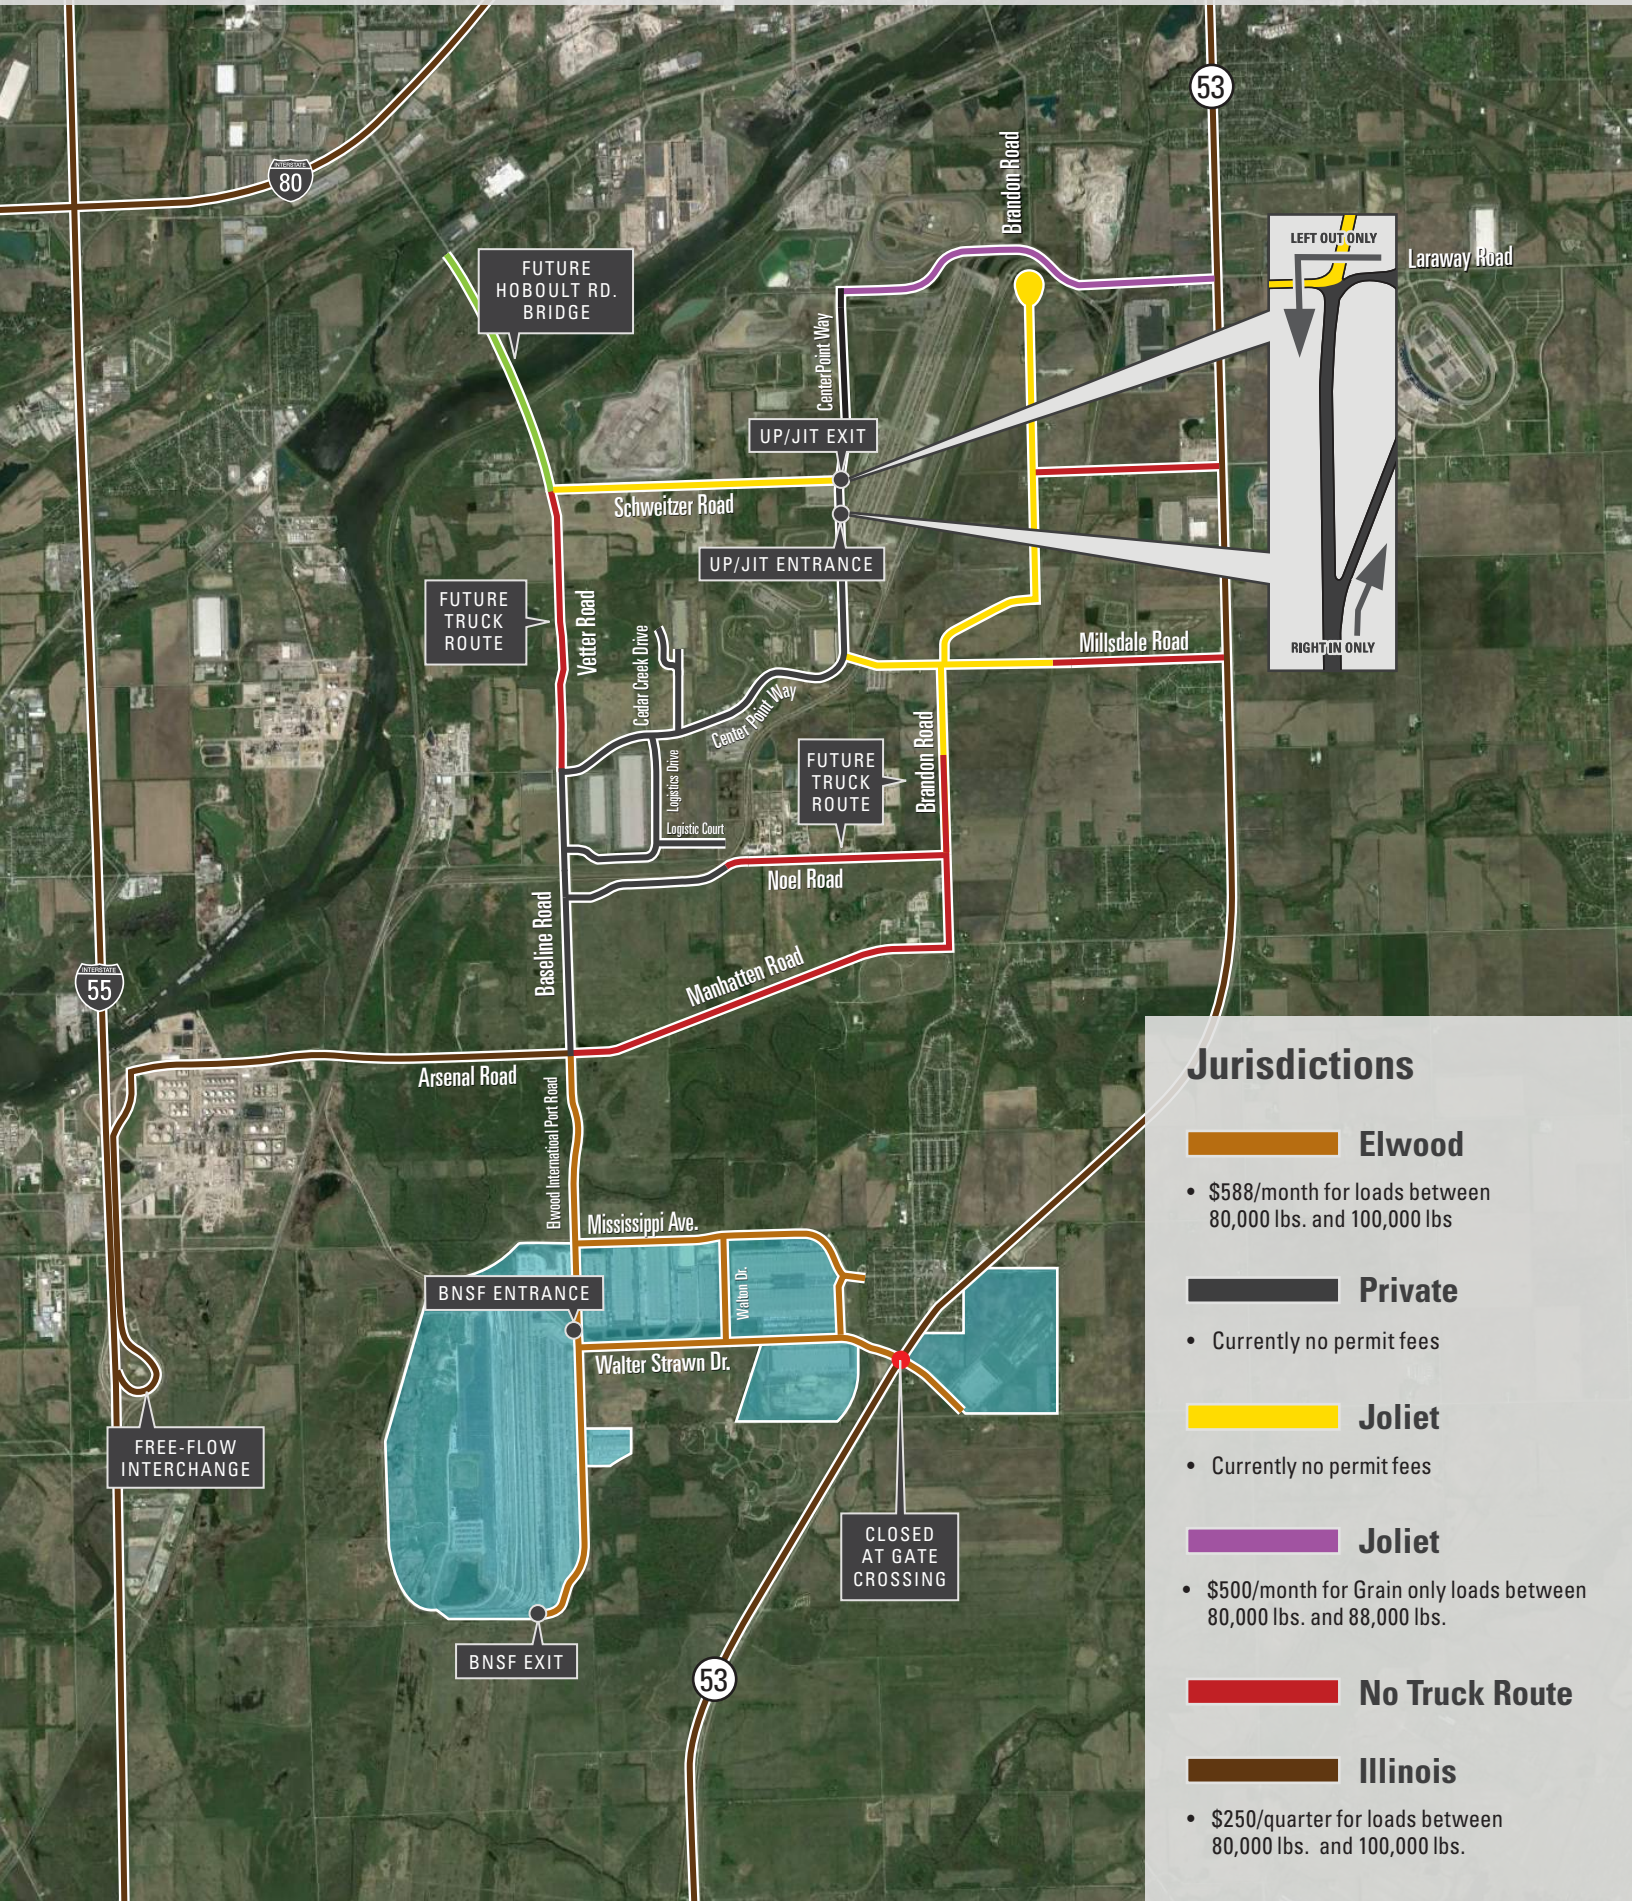

# CenterPoint Intermodal Center Roadway Jurisdiction Map

## Jurisdictions

- Elwood**
  - \$588/month for loads between 80,000 lbs. and 100,000 lbs
- Private**
  - Currently no permit fees
- Joliet**
  - Currently no permit fees
- Joliet**
  - \$500/month for Grain only loads between 80,000 lbs. and 88,000 lbs.
- No Truck Route**
- Illinois**
  - \$250/quarter for loads between 80,000 lbs. and 100,000 lbs.