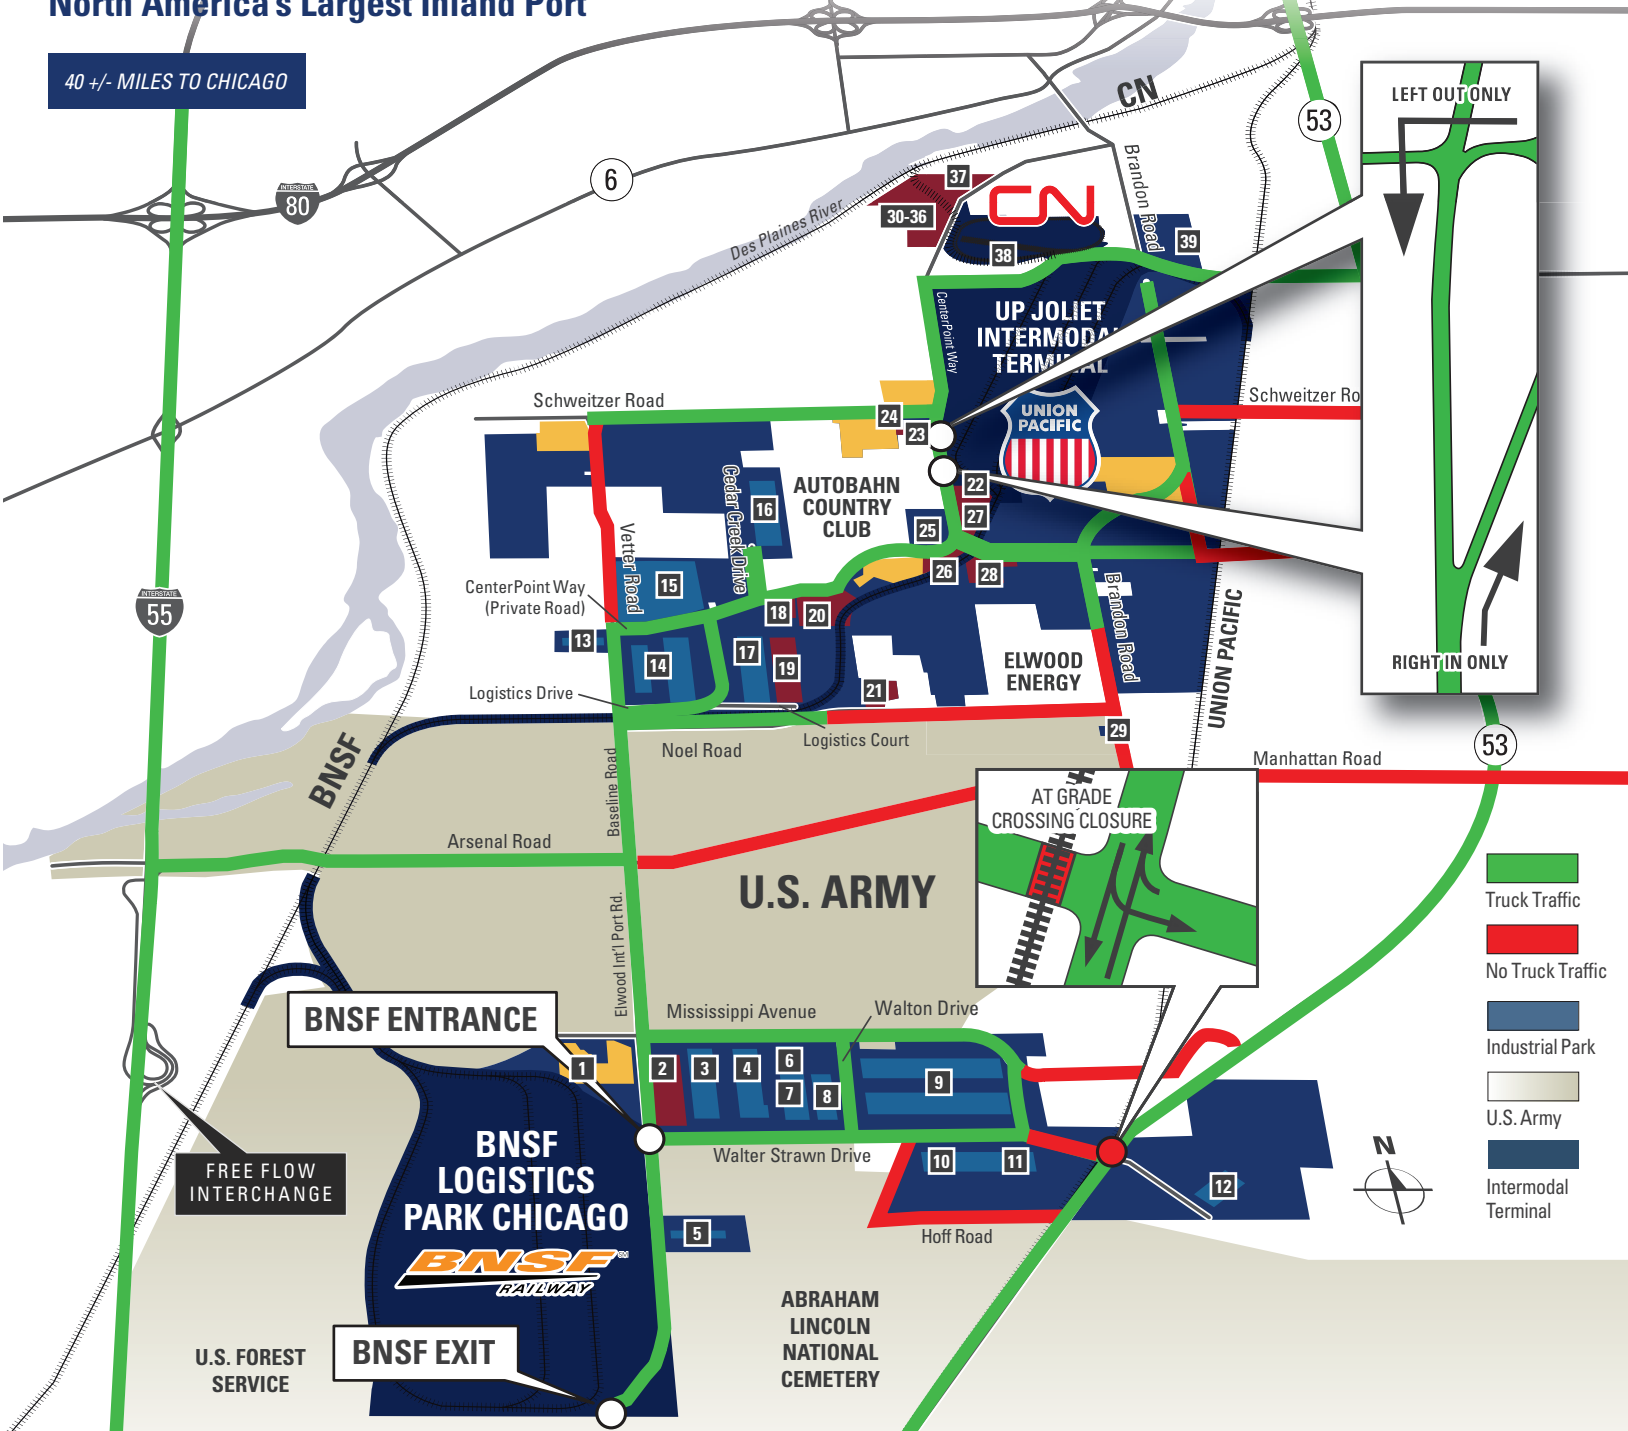

CenterPoint Intermodal Center - Joliet/Elwood

North America's Largest Inland Port

40 +/- MILES TO CHICAGO

Current CenterPoint Intermodal Center - Joliet/Elwood Tenants

- | | | | |
|----------------------------------|------------------------------------|--|-------------------------------|
| 01 Cargill | 11 Cypress Medical Products | 21 Mediterranean Shipping Company | 31 Adrian Carrier |
| 02 BNSF Container Yard | 12 Bissell | 22 Acres Truck Parking | 32 Gertsen Interstate Systems |
| 03 Georgia Pacific | 13 Stepan Company | 23 XPO Logistics / ITL | 33 Prairie Material |
| 04 DSC Logistics | 14 The Home Depot | 24 RoadOne Intermodal Logistics | 34 XPO Logistics |
| 05 NFI | 15 Undisclosed Food Manufacturer | 25 ITL / Undisclosed Food Manufacturer | 35 Pacer |
| 06 Resource Management Companies | 16 Neovia Logistics | 26 Saturn Agriculture | 36 LaFarge |
| 07 Clearwater Paper | 17 Saddle Creek Logistics Services | 27 The DeLong Company | 37 Gavilon Grain |
| 08 Partners Warehouse | 18 California Multimodal (CMI) | 28 Central States Trucking | 38 Arc Terminals |
| 09 Walmart | 19 The DeLong Company | 29 U.S. Army T.E.M.F. | 39 Vulcan |
| 10 Logistics Team | 20 APL | 30 ContainerPort Group | |

Available Land

Available Container Yard / Tranload Use

Existing Distribution Warehouse

Occupied Container Yard / Tranload Use